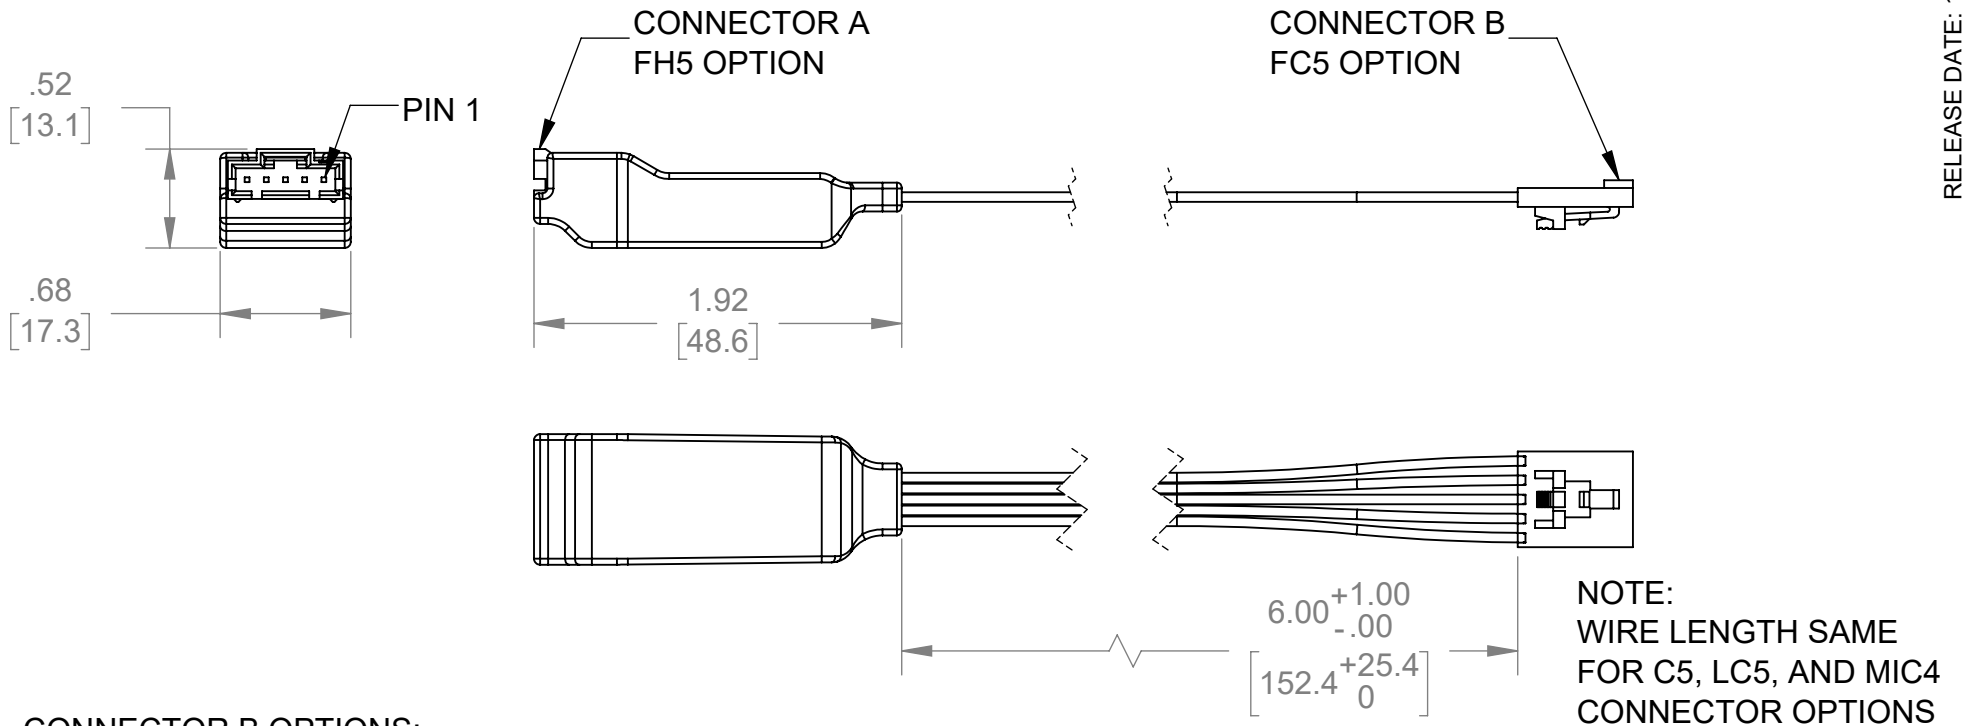

EA INCREMENTAL ENCODER ADAPTER, DRIVER, HIGH VOLTAGE, FH5

RELEASE DATE: 1/13/2024

CONNECTOR B OPTIONS: