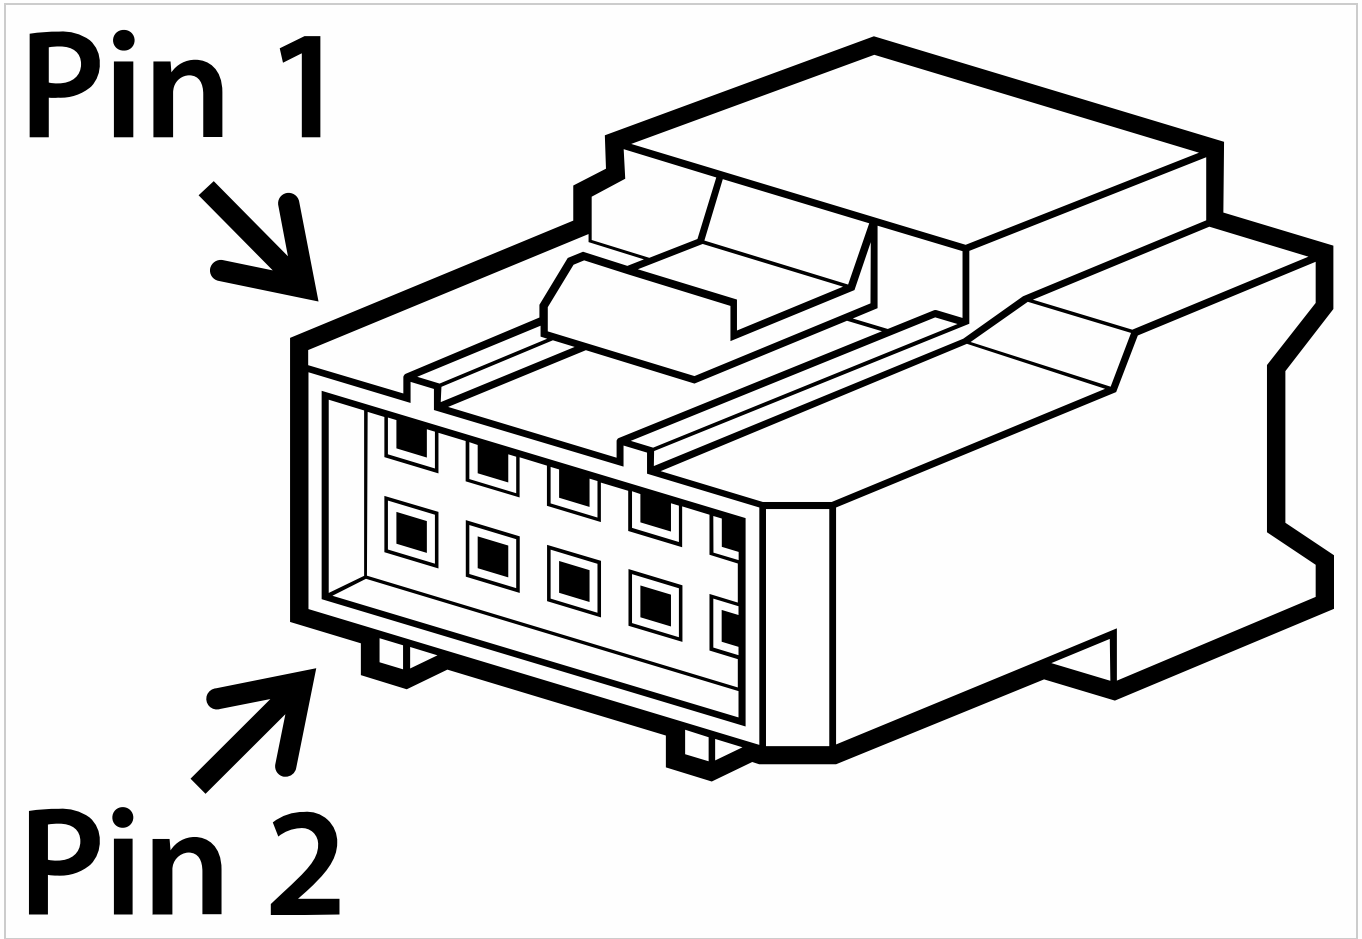

PIN-OUT

PIN	DESCRIPTION	COLOR
1	-	-
2	Ground	Black
3	I- channel	White
4	I+ channel	Violet
5	A- channel	Green
6	A+ channel	Blue
7	Power	Red
8	-	-
9	B- channel	Orange
10	B+ channel	Yellow

Notes