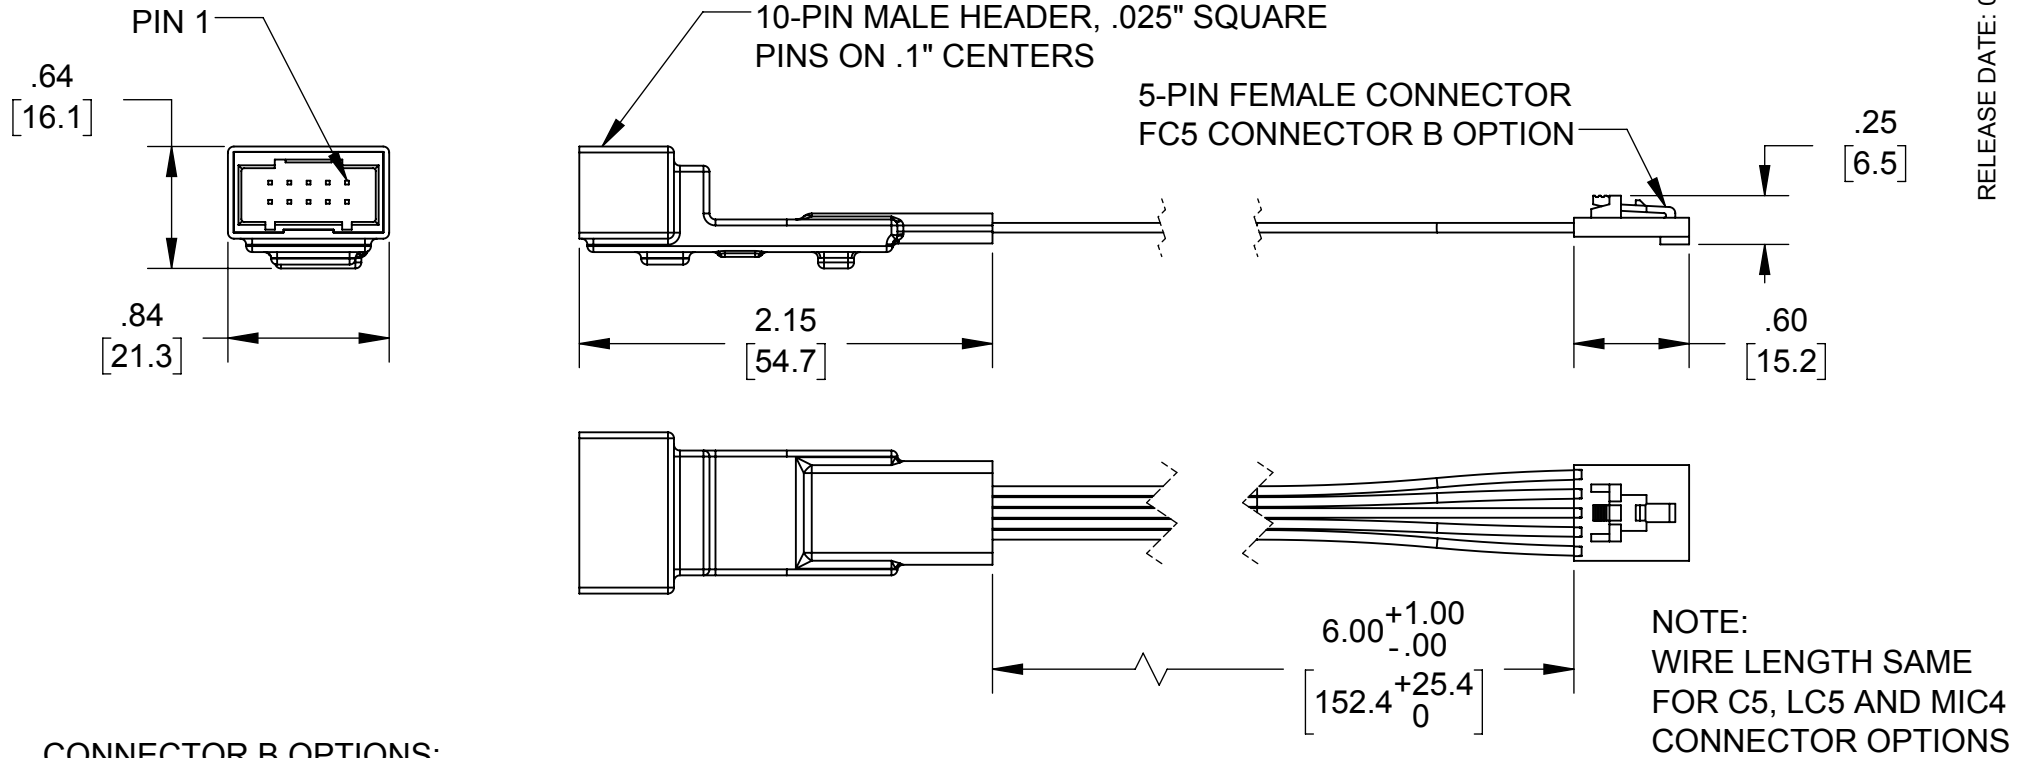

EA INCREMENTAL ENCODER ADAPTER, DRIVER, HIGH VOLTAGE, FH10

RELEASE DATE: 02/27/2019

CONNECTOR B OPTIONS: