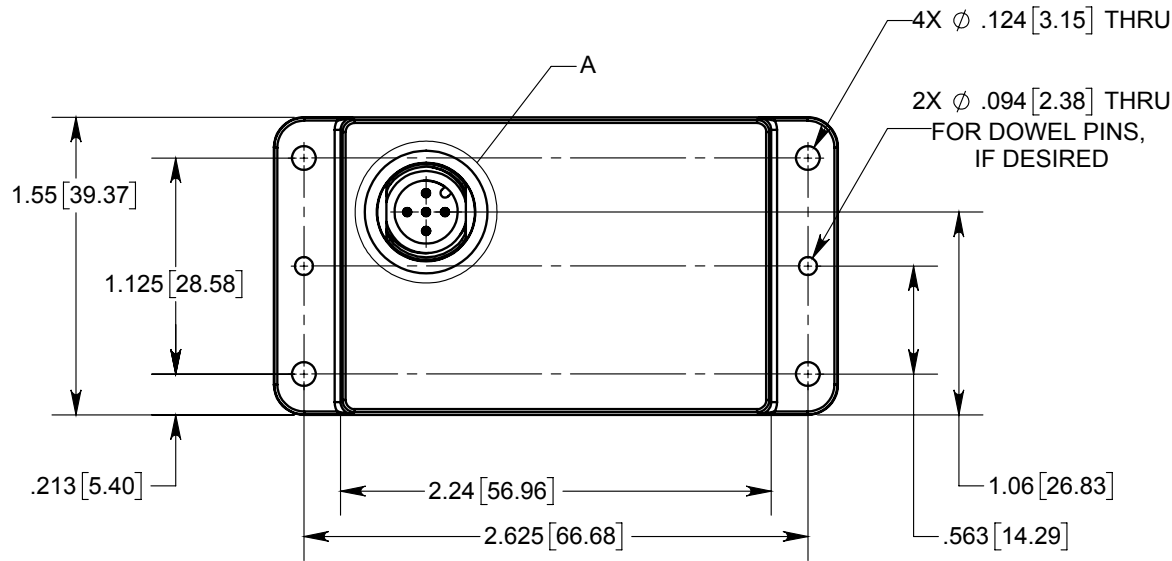

# T7 Networked Absolute Inclinometer

RELEASE DATE: 5/30/2017