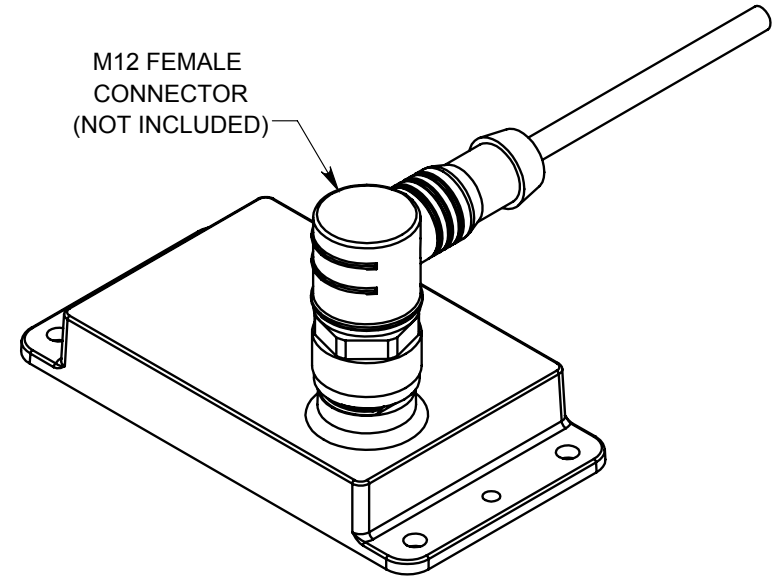

# T7 Networked Absolute Inclinometer

RELEASE DATE: 5/30/2017