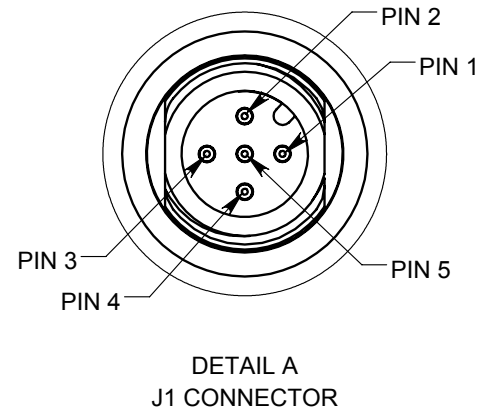

# T7 Networked Absolute Inclinometer

RELEASE DATE: 5/30/2017