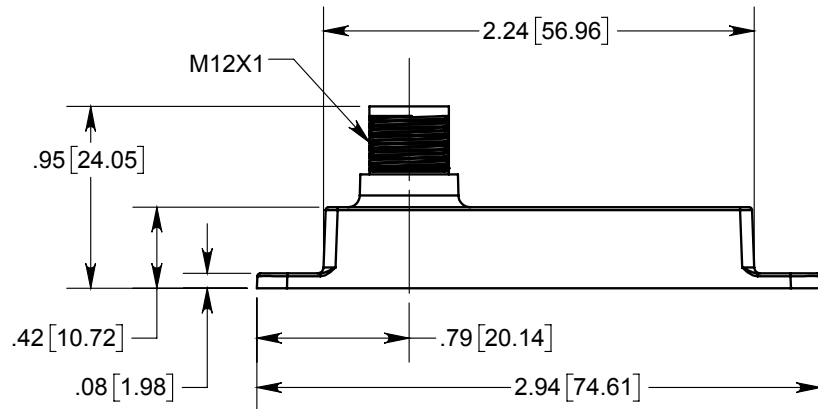

# T7 Networked Absolute Inclinometer

RELEASE DATE: 5/30/2017