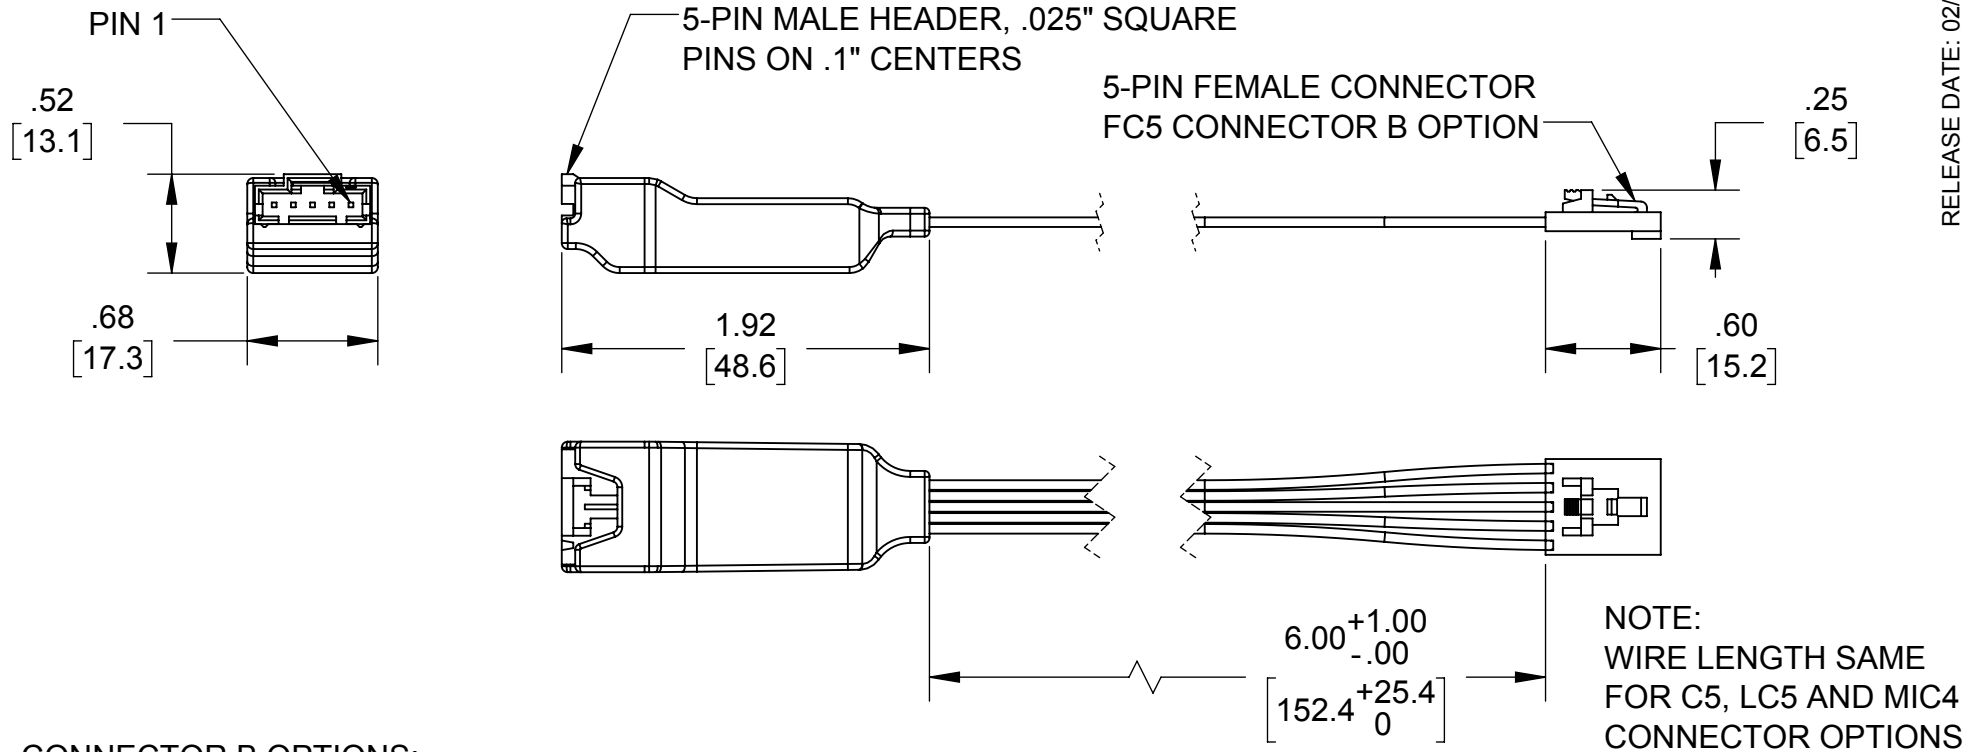

EA INCREMENTAL ENCODER ADAPTER, DRIVER, HIGH VOLTAGE, FH5

RELEASE DATE: 02/27/2019

CONNECTOR B OPTIONS: