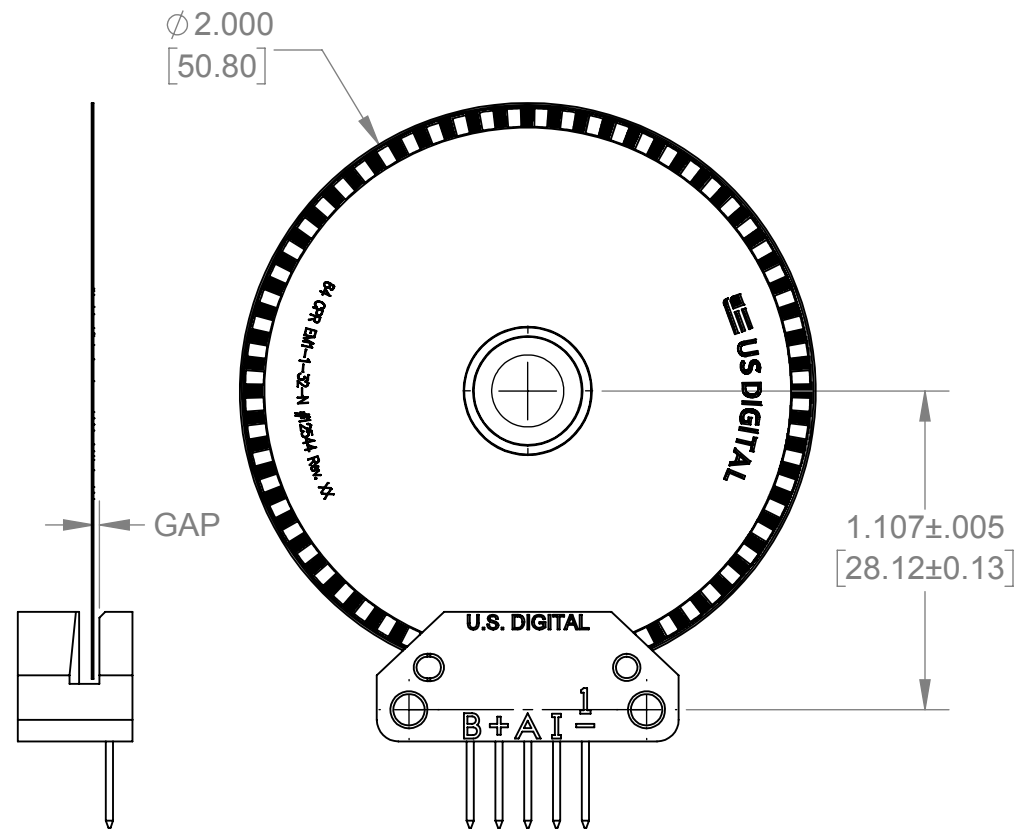

EM2 Transmissive Optical Encoder Module

Disk Alignment

RELEASE DATE: 12/21/2016

1" DISK

2" DISK

RECOMMENDED DISK GAP: $.020 \pm .005$ [0.51 ± 0.13]