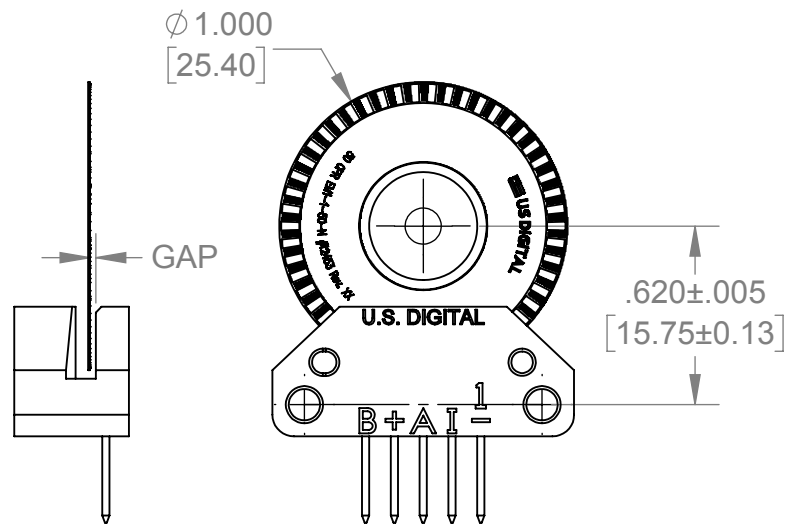

EM2 Transmissive Optical Encoder Module

Disk Alignment

RELEASE DATE: 12/21/2016

1" DISK

2" DISK

RECOMMENDED DISK GAP: $.020 \pm .005$ [0.51 ± 0.13]