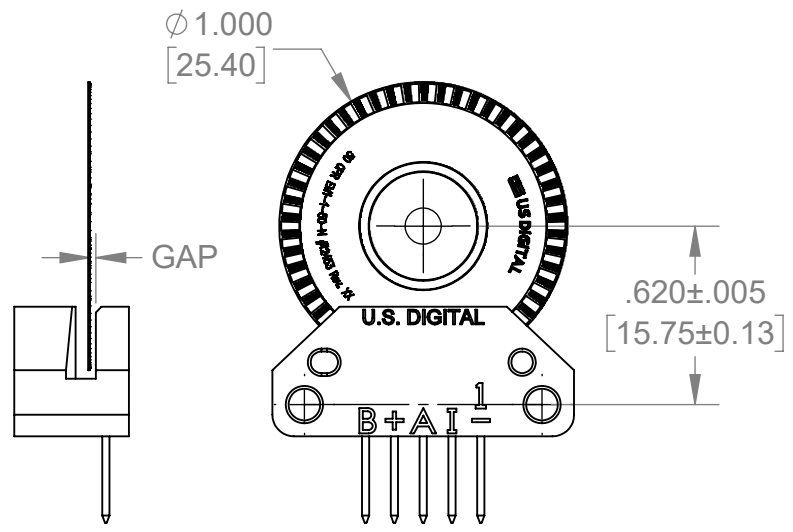

EM2 Transmissive Optical Encoder Module

Disk Alignment

RELEASE DATE: 1/3/2024

1" DISK

2" DISK

RECOMMENDED DISK GAP: $.020^{+.005}_{-.010}$ [0.51 $^{+.13}_{-.25}$]