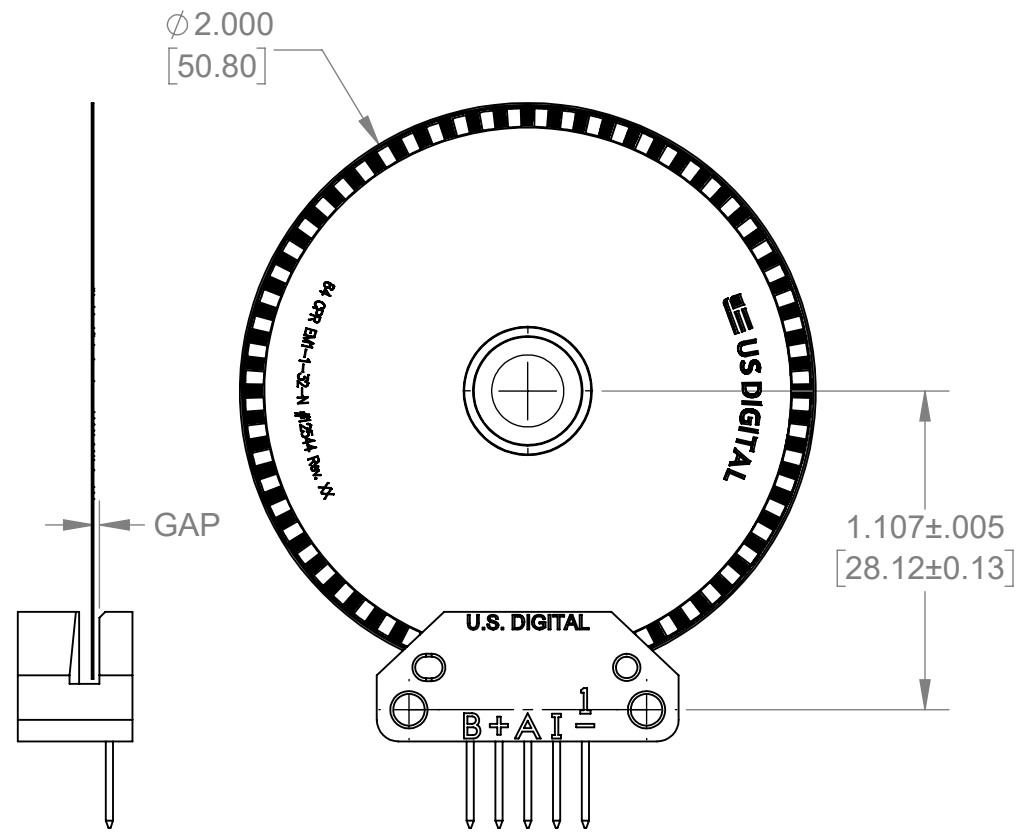

EM2 Transmissive Optical Encoder Module

Disk Alignment

RELEASE DATE: 1/3/2024

1" DISK

2" DISK

RECOMMENDED DISK GAP: $.020^{+.005}_{-.010}$ [0.51 $^{+.13}_{-.25}$]