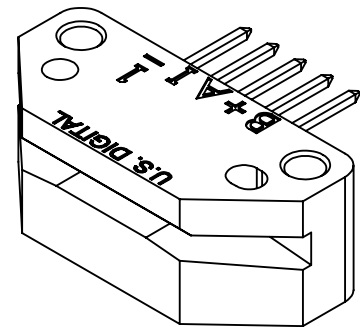

# EM2 Transmissive Optical Encoder Module

RELEASE DATE: 02/07/2022